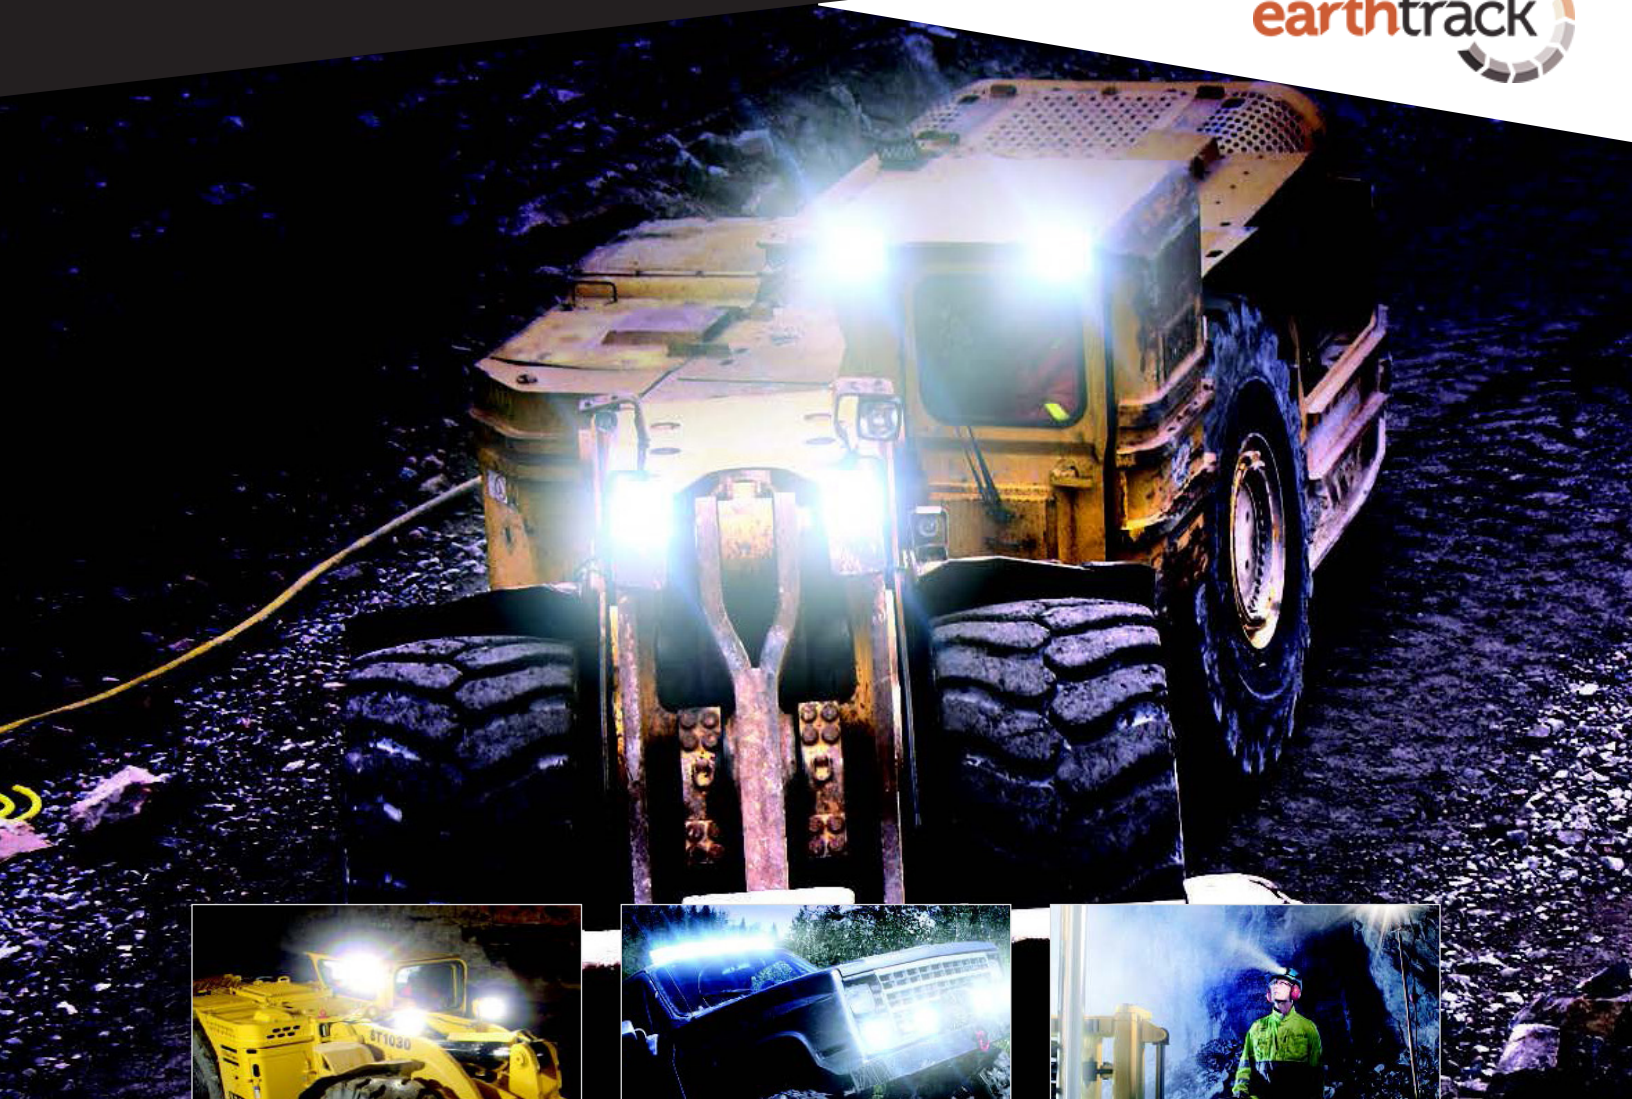

SUPERIOR LED LIGHTING FOR INDUSTRIAL APPLICATIONS

FRONTLINE
MACHINERY LTD.

WORK LIGHTS

For Safe Productivity.

Earthtrack heavy-duty LED work lights built for maximum durability and visibility in tough conditions.

LED LIGHTS BUILT TOUGH AND MADE TO LAST EVEN UNDER THE HARSHTEST CONDITIONS.

When thousands of pounds of equipment are in motion, visibility is paramount for safe productivity on the worksite. Whether you operate a small team or navigate busy industrial sites crowded with workers, vehicles and equipment, Earthtrack has you covered for maximum visibility and durability under the toughest site and weather conditions.

ABOUT EARTHTRACK LIGHTING

Earthtrack Supply Group is the foremost supplier of industrial LED lights built tough and made to last even under the harshest conditions. Whether you are deep in the northern mines, running heavy construction equipment, or working long nights to harvest your crops, Earthtrack Supply Group has LED lighting solutions you can count on.